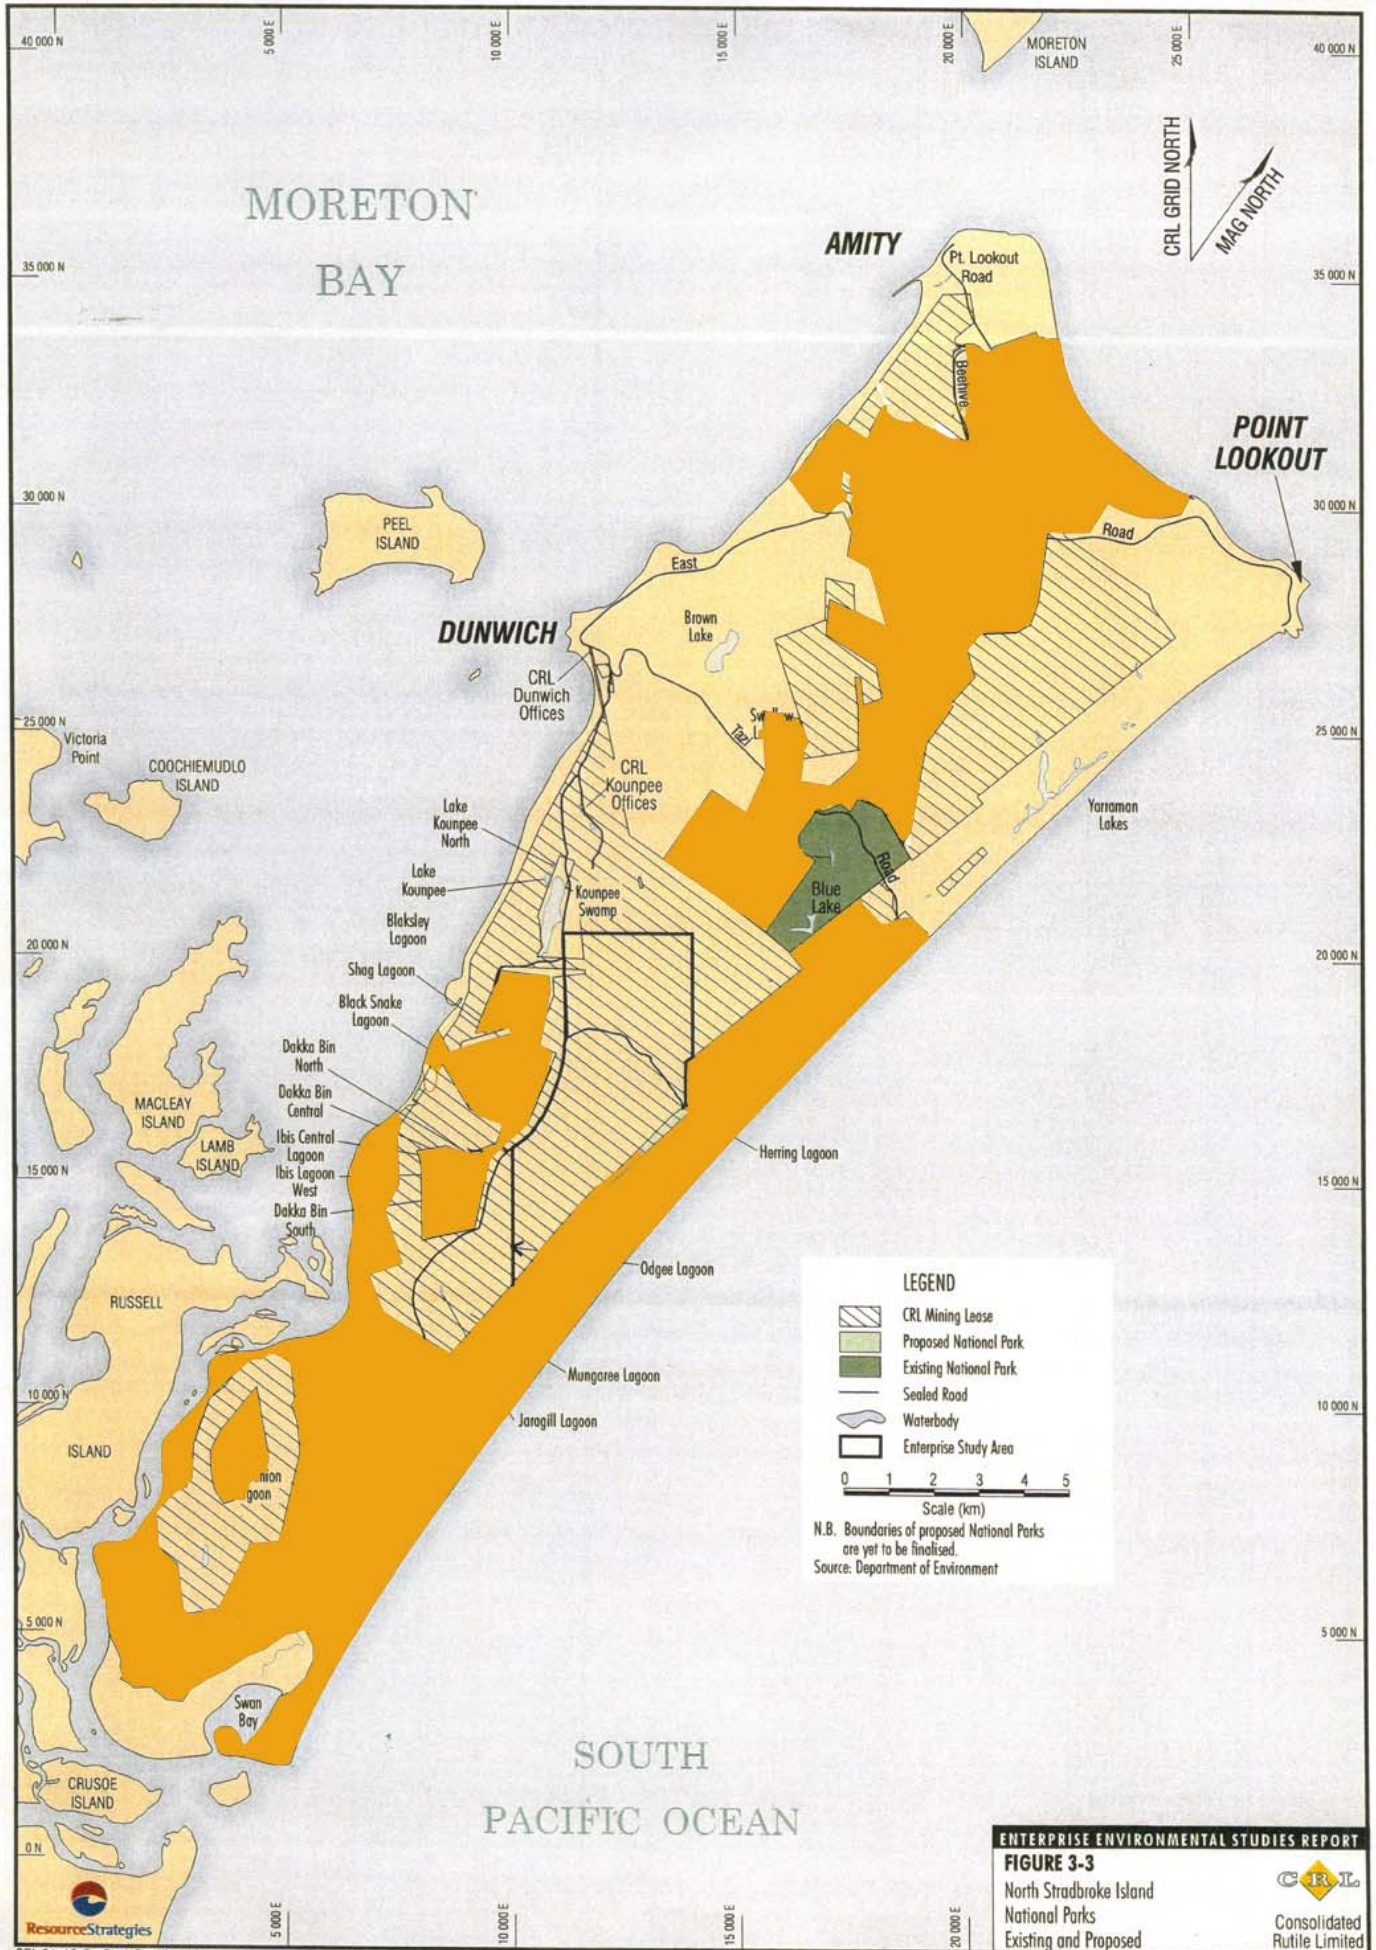

LEGEND

- CRL Mining Lease
- Proposed National Park
- Existing National Park
- Sealed Road
- Waterbody
- Enterprise Study Area

0 1 2 3 4 5
Scale (km)

N.B. Boundaries of proposed National Parks are yet to be finalised.
Source: Department of Environment

ENTERPRISE ENVIRONMENTAL STUDIES REPORT
FIGURE 3-3
 North Stradbroke Island
 National Parks
 Existing and Proposed