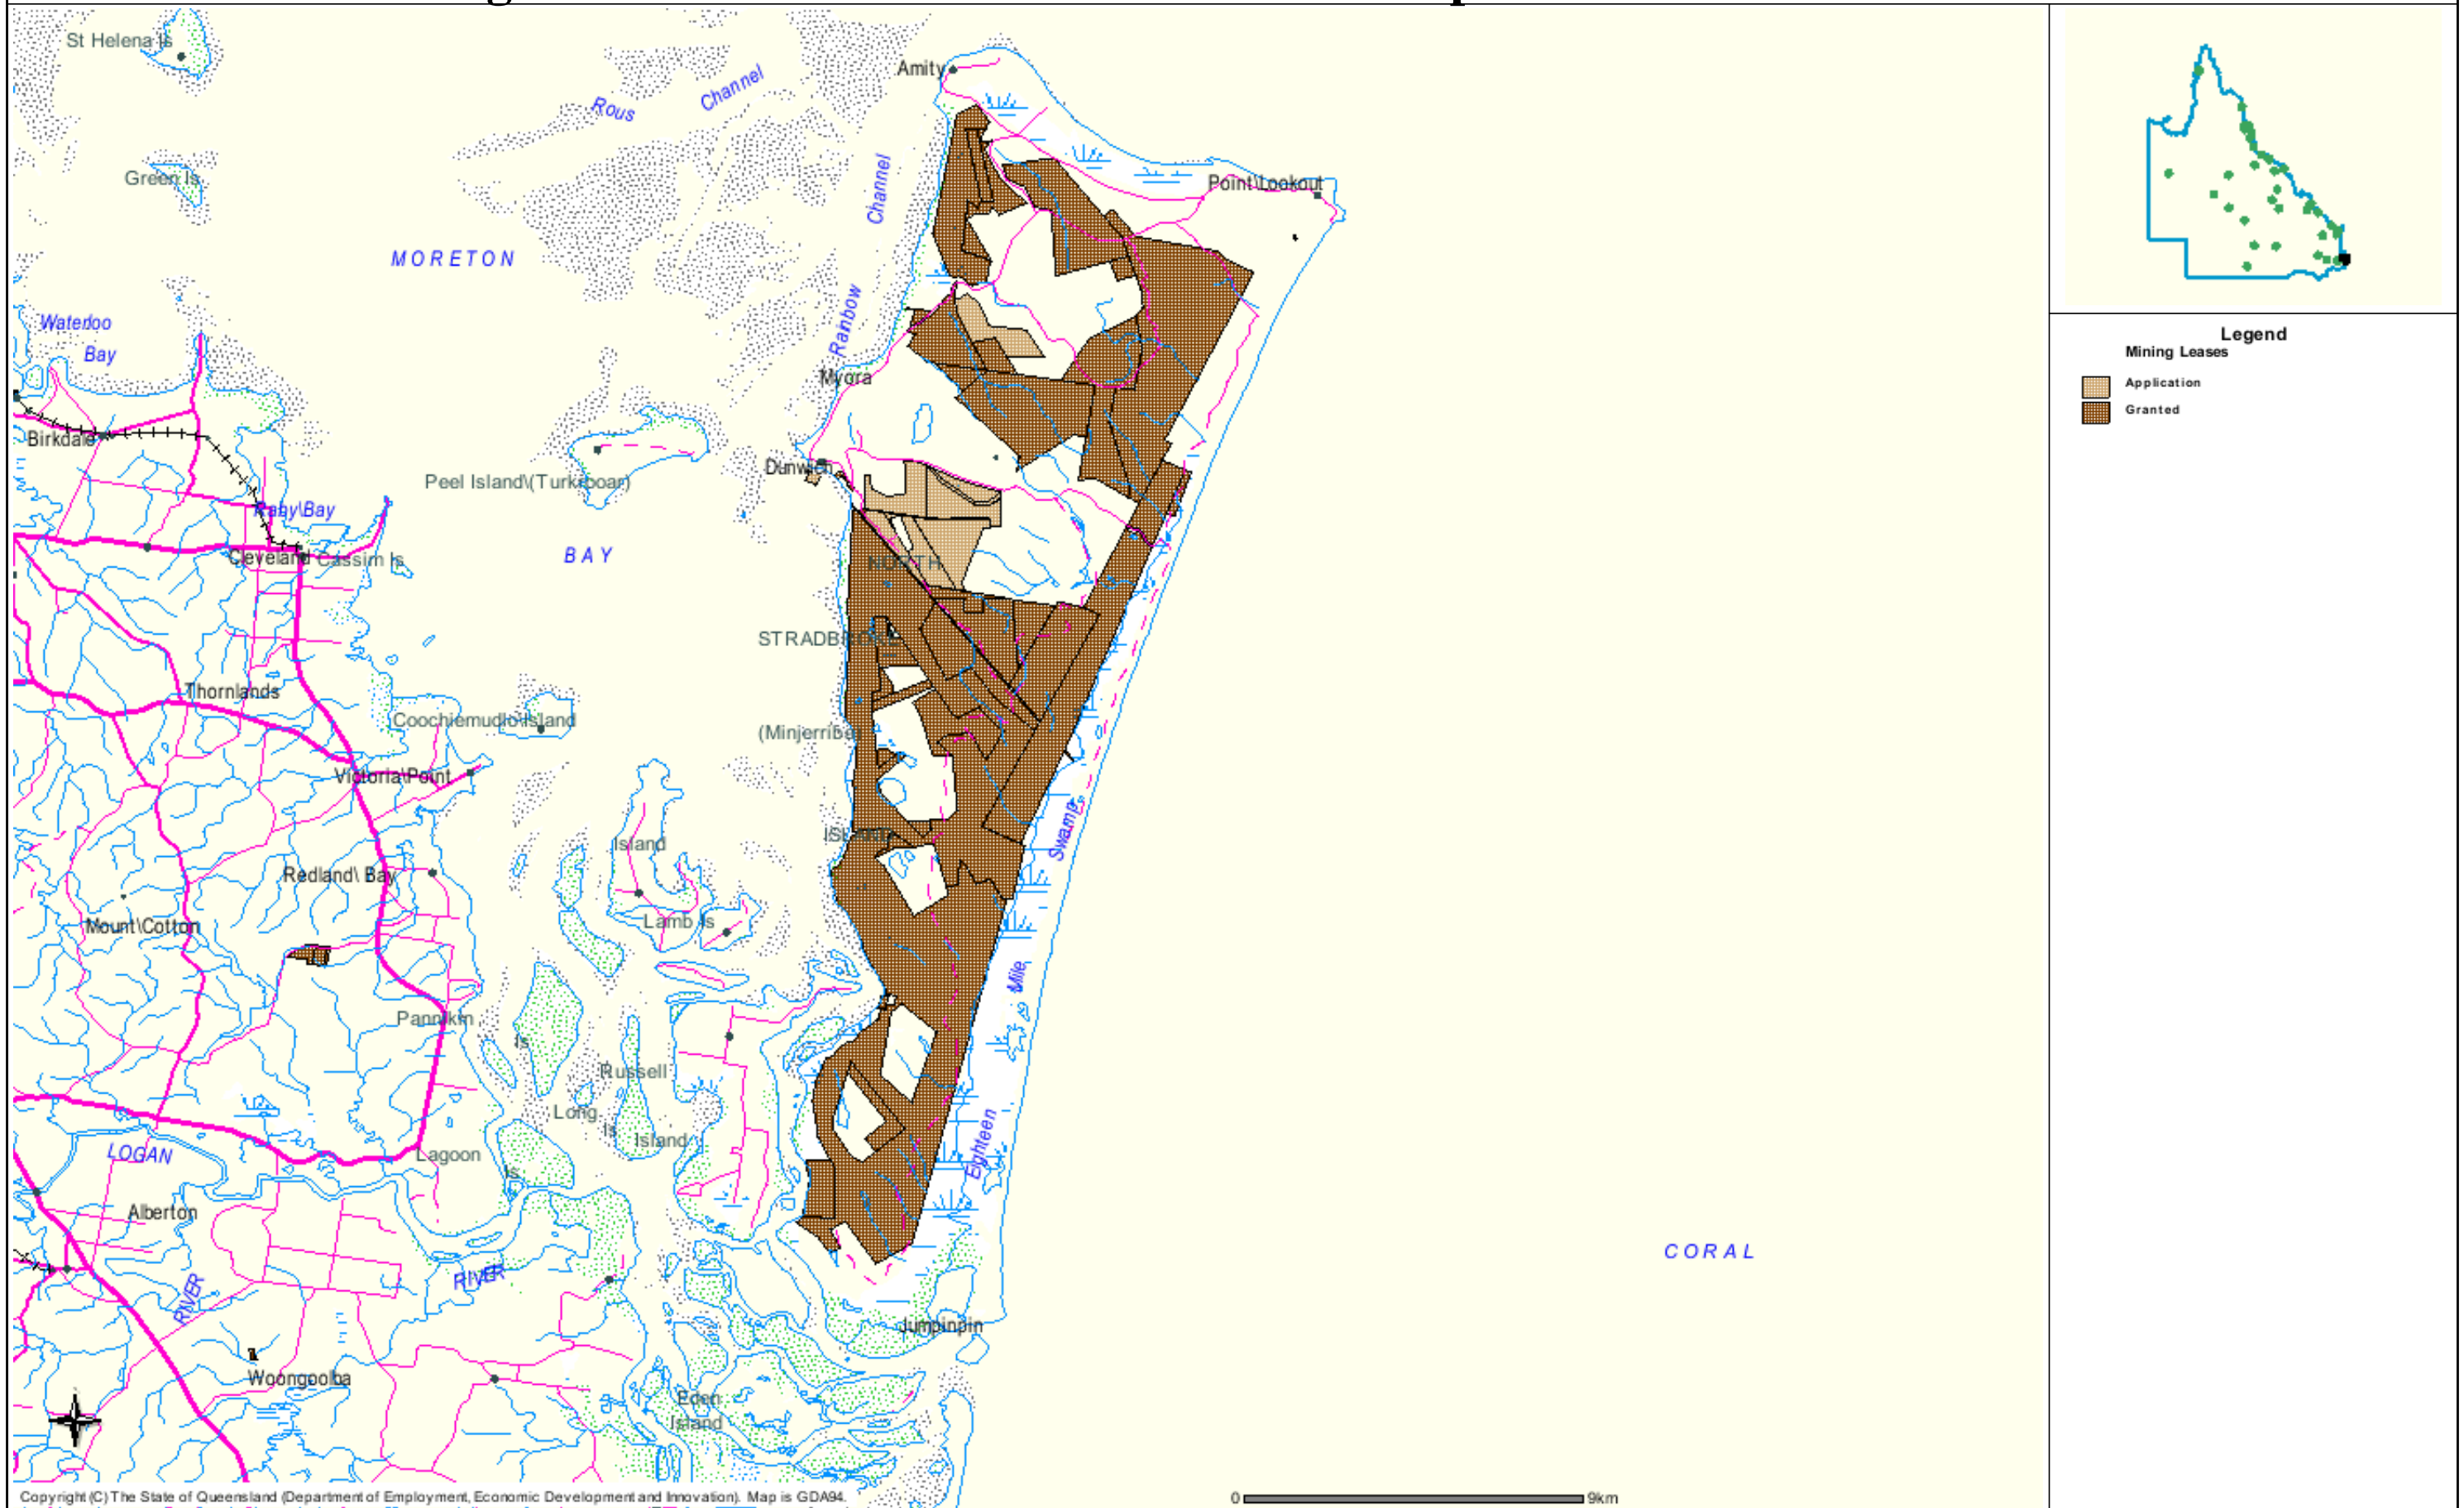

Mining leases on North Stradbroke Island lock up more than half of the island

The State of Queensland (Department of Employment, Economic Development and Innovation) 2009-2010. While every care is taken to ensure the accuracy of this product, the Department of Employment, Economic Development and Innovation makes no representations or warranties about its accuracy, reliability, completeness or suitability for any particular purpose and disclaims all responsibility and all liability (including without limitation, liability in negligence) for all expenses, losses, damages (including indirect or consequential damage) and costs which you might incur as a result of the product being inaccurate or incomplete in any way and for any reason.