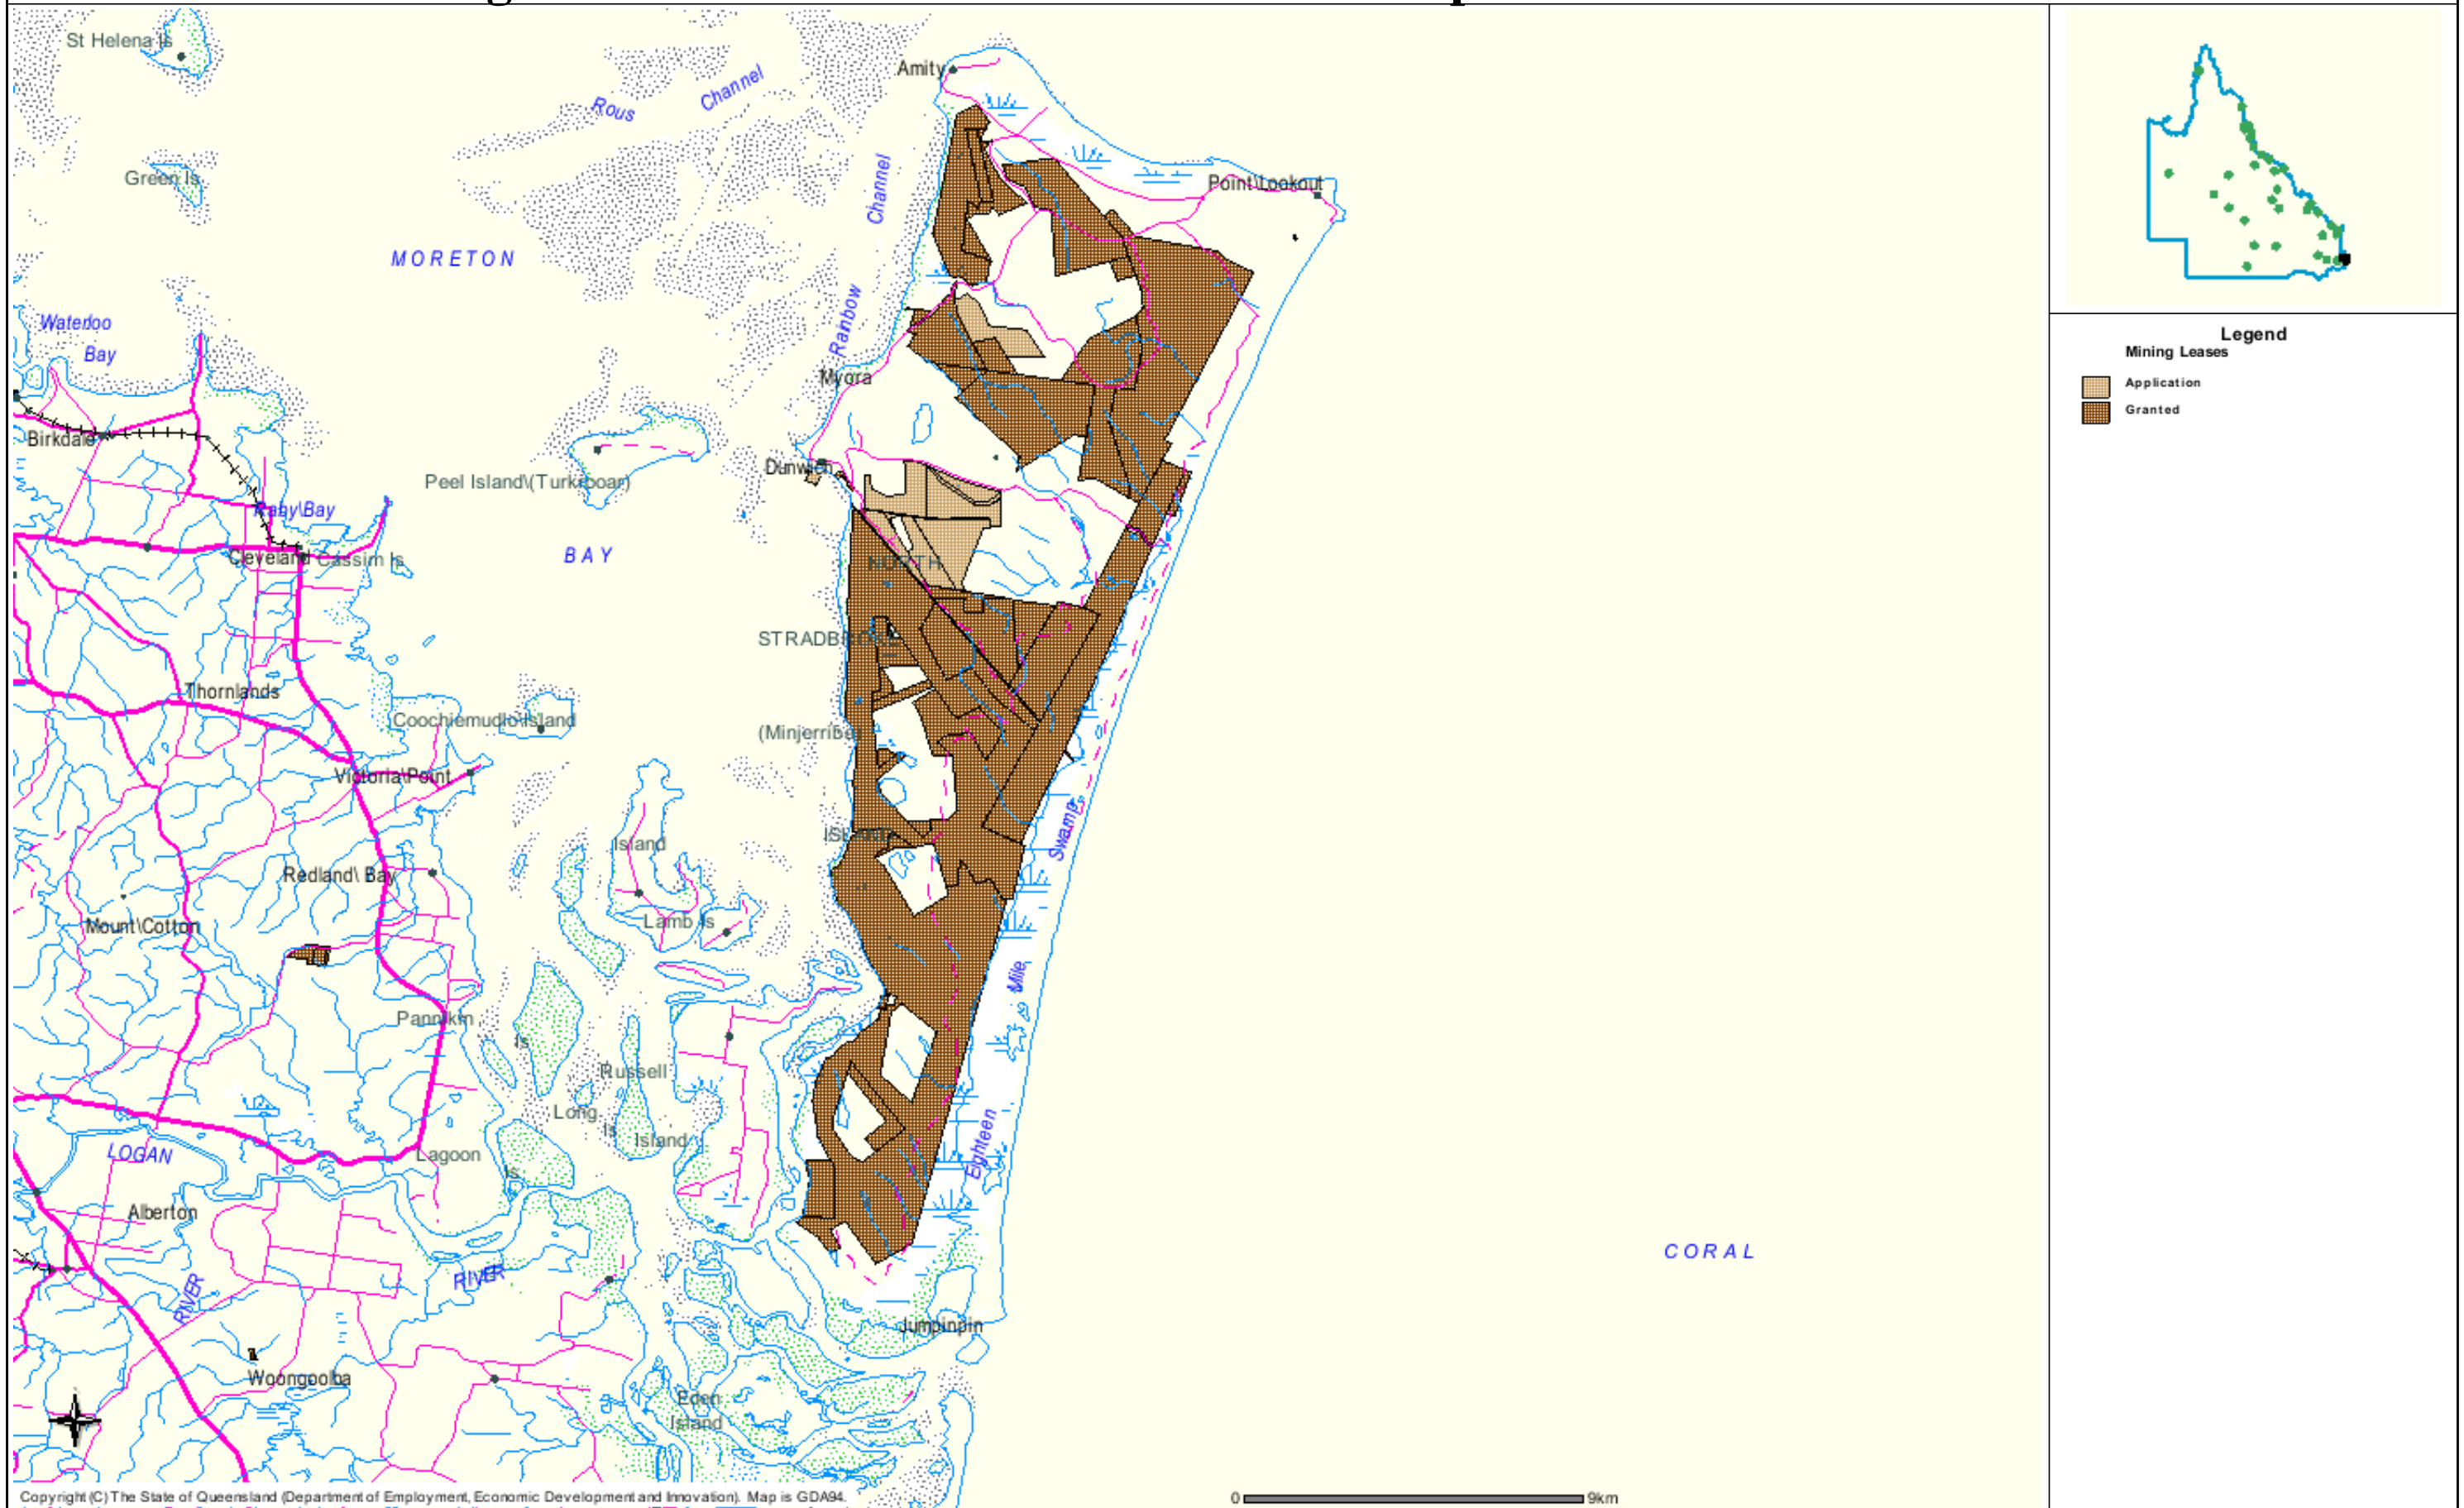

# Mining leases on North Stradbroke Island lock up more than half of the island

The State of Queensland (Department of Employment, Economic Development and Innovation) 2009-2010. While every care is taken to ensure the accuracy of this product, the Department of Employment, Economic Development and Innovation makes no representations or warranties about its accuracy, reliability, completeness or suitability for any particular purpose and disclaims all responsibility and all liability (including without limitation, liability in negligence) for all expenses, losses, damages (including indirect or consequential damage) and costs which you might incur as a result of the product being inaccurate or incomplete in any way and for any reason.